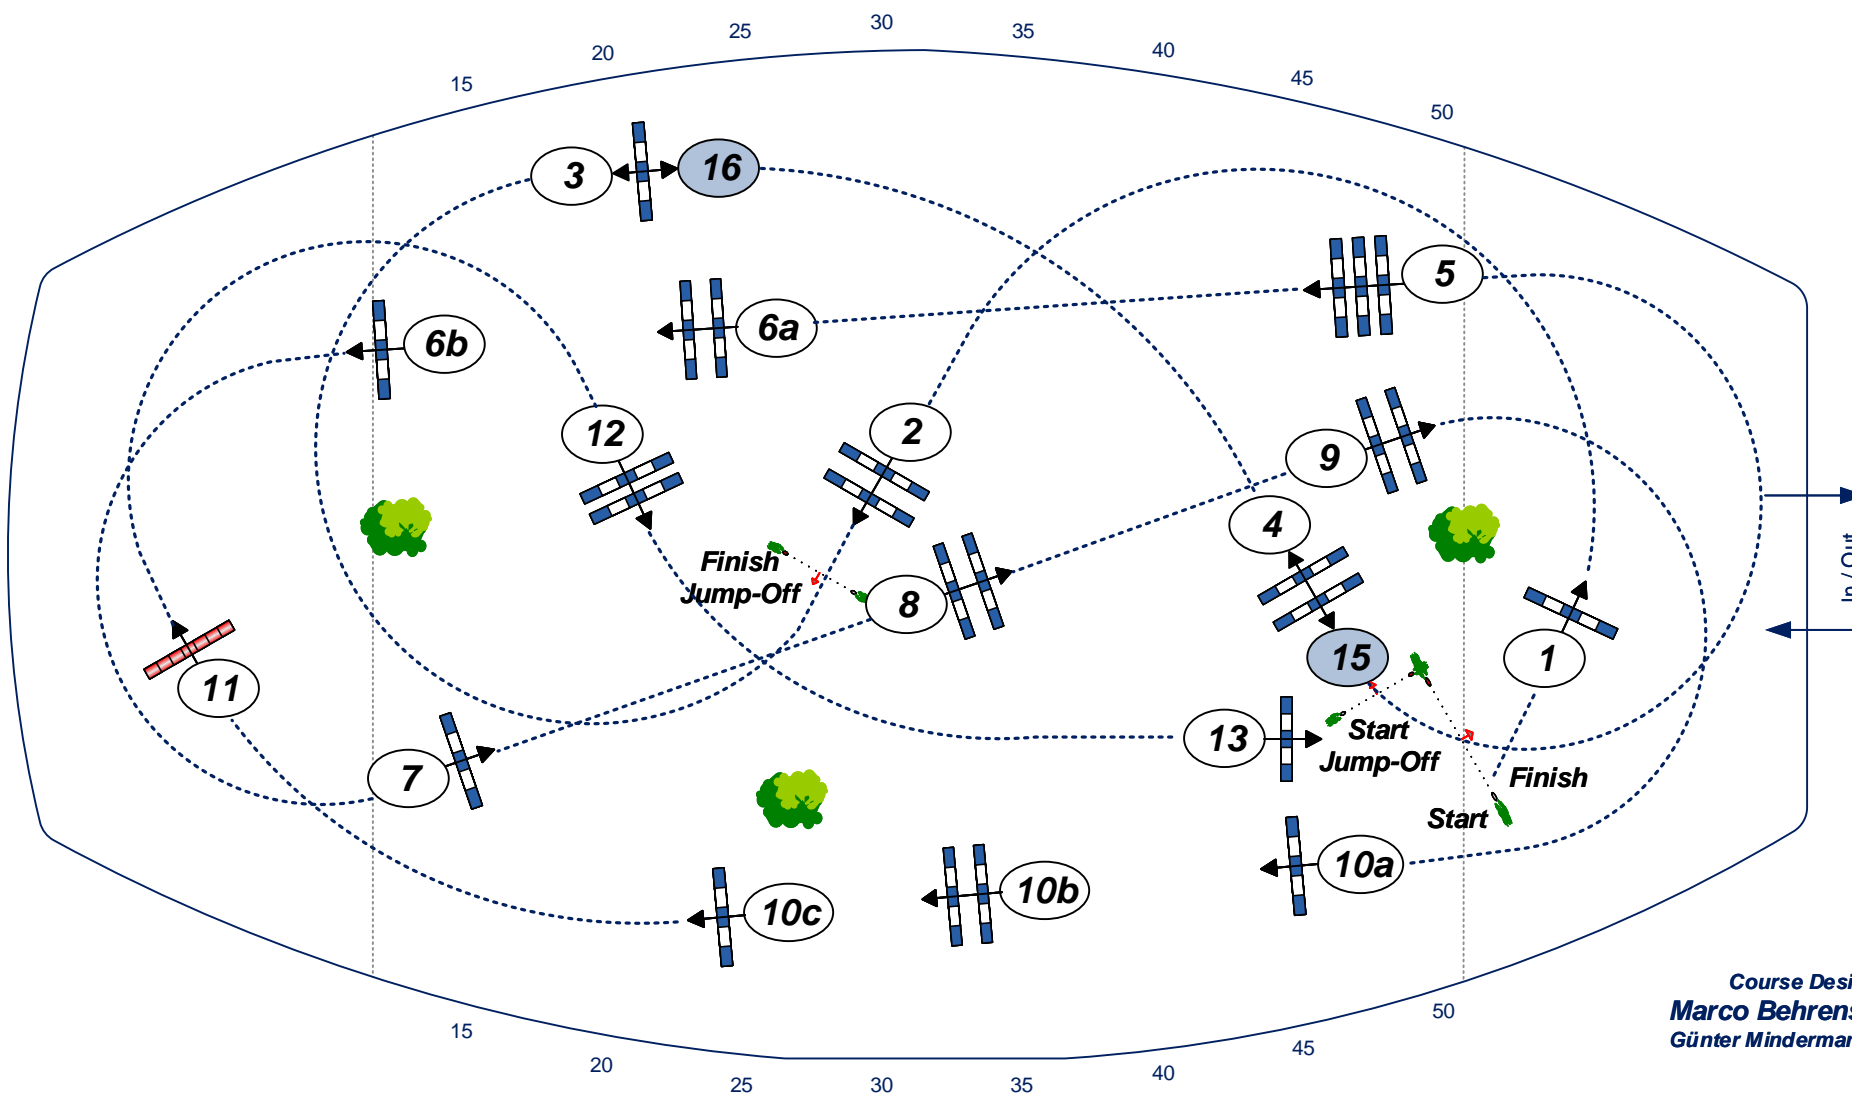

4

CSI3*/CSIYH1* Braunschweig – 16. Löwen-Classics 2017

Competition with Jump Off Preis der Deutschen Kreditbank AG

Table: A

FEI RG / Art. 238.2.1
Height: 1,50 m

Speed: 350 m/min
Length: 425 m
Time allowed: 73 sec
Time limit: 146 sec

Obstacles: 13
Efforts: 16

1st Jump-off: **15- 16- 8- 10bc- 12- 1- 2**
Length: 270 m
Time allowed: 47 sec
Time limit: 94 sec

Course Design
Marco Behrens (GER)
Günter Mindermann (GER)