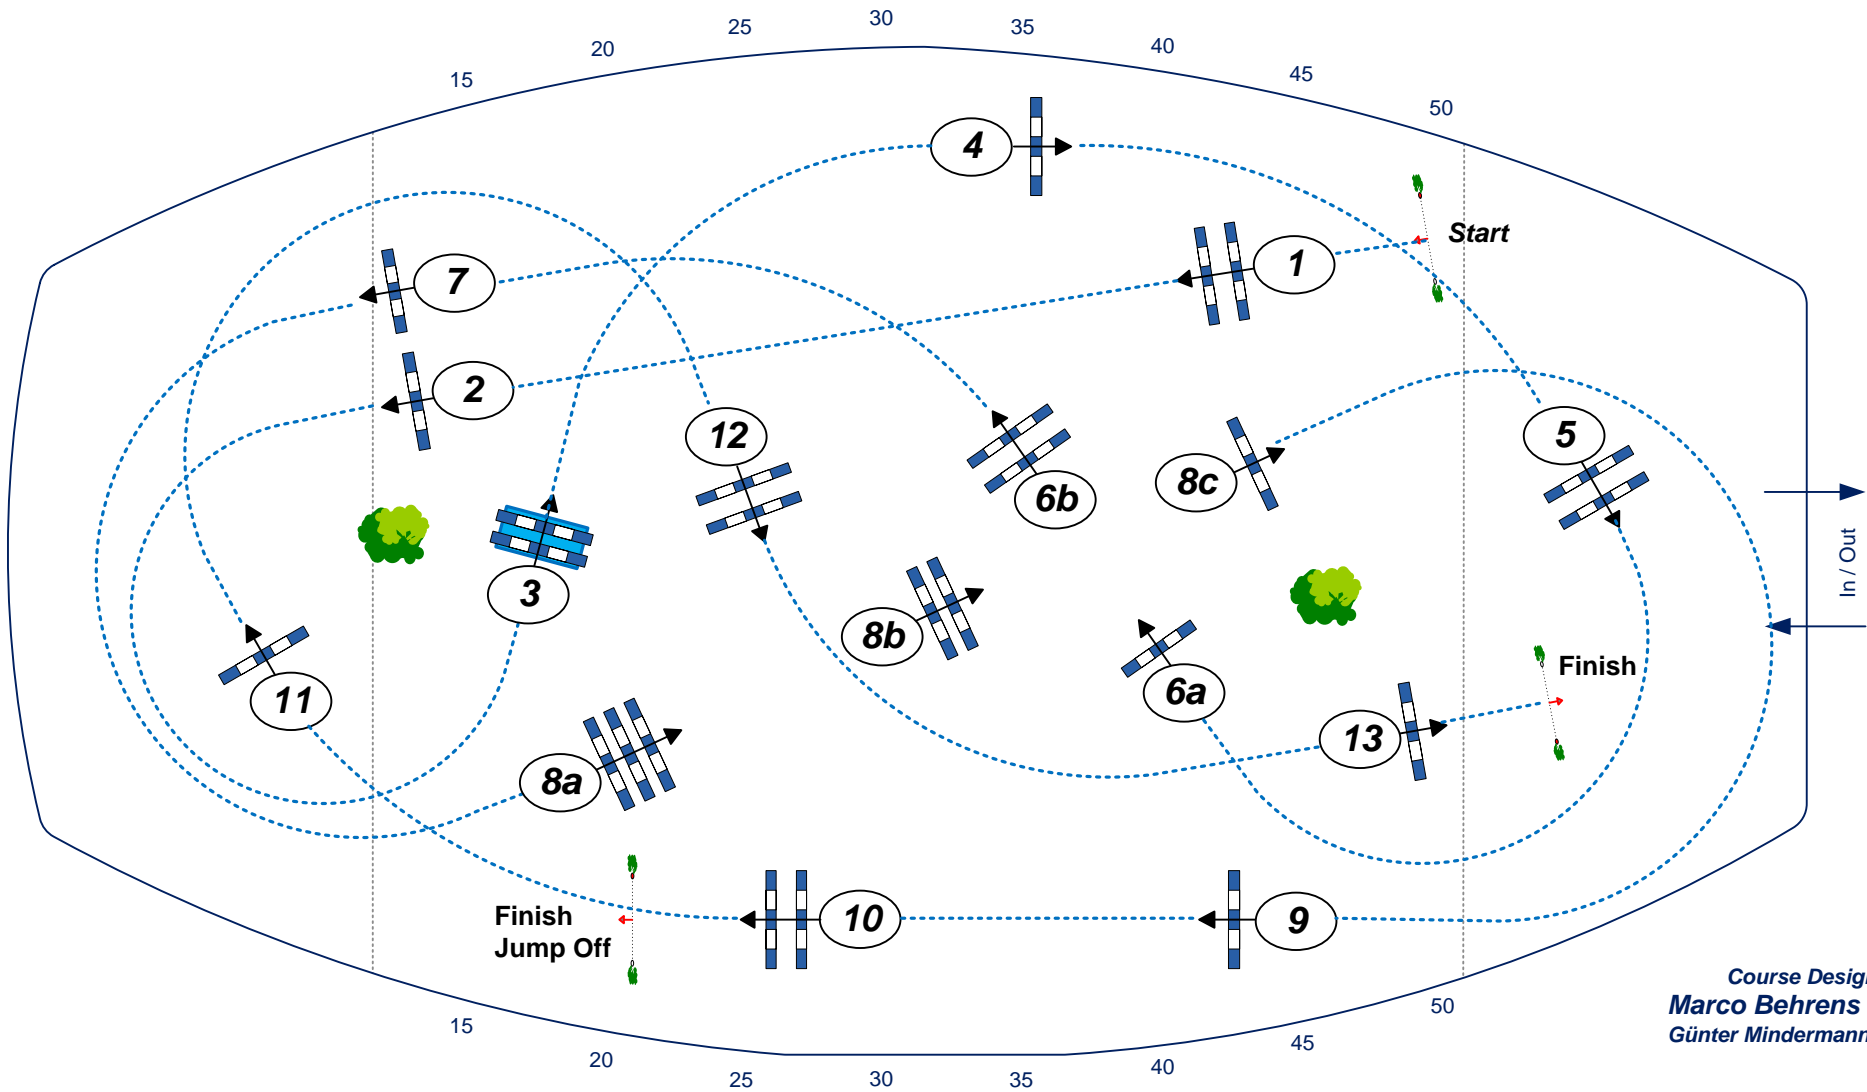

5

CSI3*/CSIYH1* Braunschweig – 16. Löwen-Classics 2017

Competition with Jump Off Volkswagen – Grand Prix of Braunschweig

Table: A

FEI RG / Art. 238.2.1
Height: 1,55 m

Speed: 350 m/min
Length: 395 m
Time allowed: 68 sec
Time limit: 136 sec

Obstacles: 13
Efforts: 16

1st Jump-off: 1- 2- 3- 5- 6a- 8bc- 10
Length: 275 m
Time allowed: 48 sec
Time limit: 96 sec

Course Design
Marco Behrens (GER)
Günter Mindermann (GER)