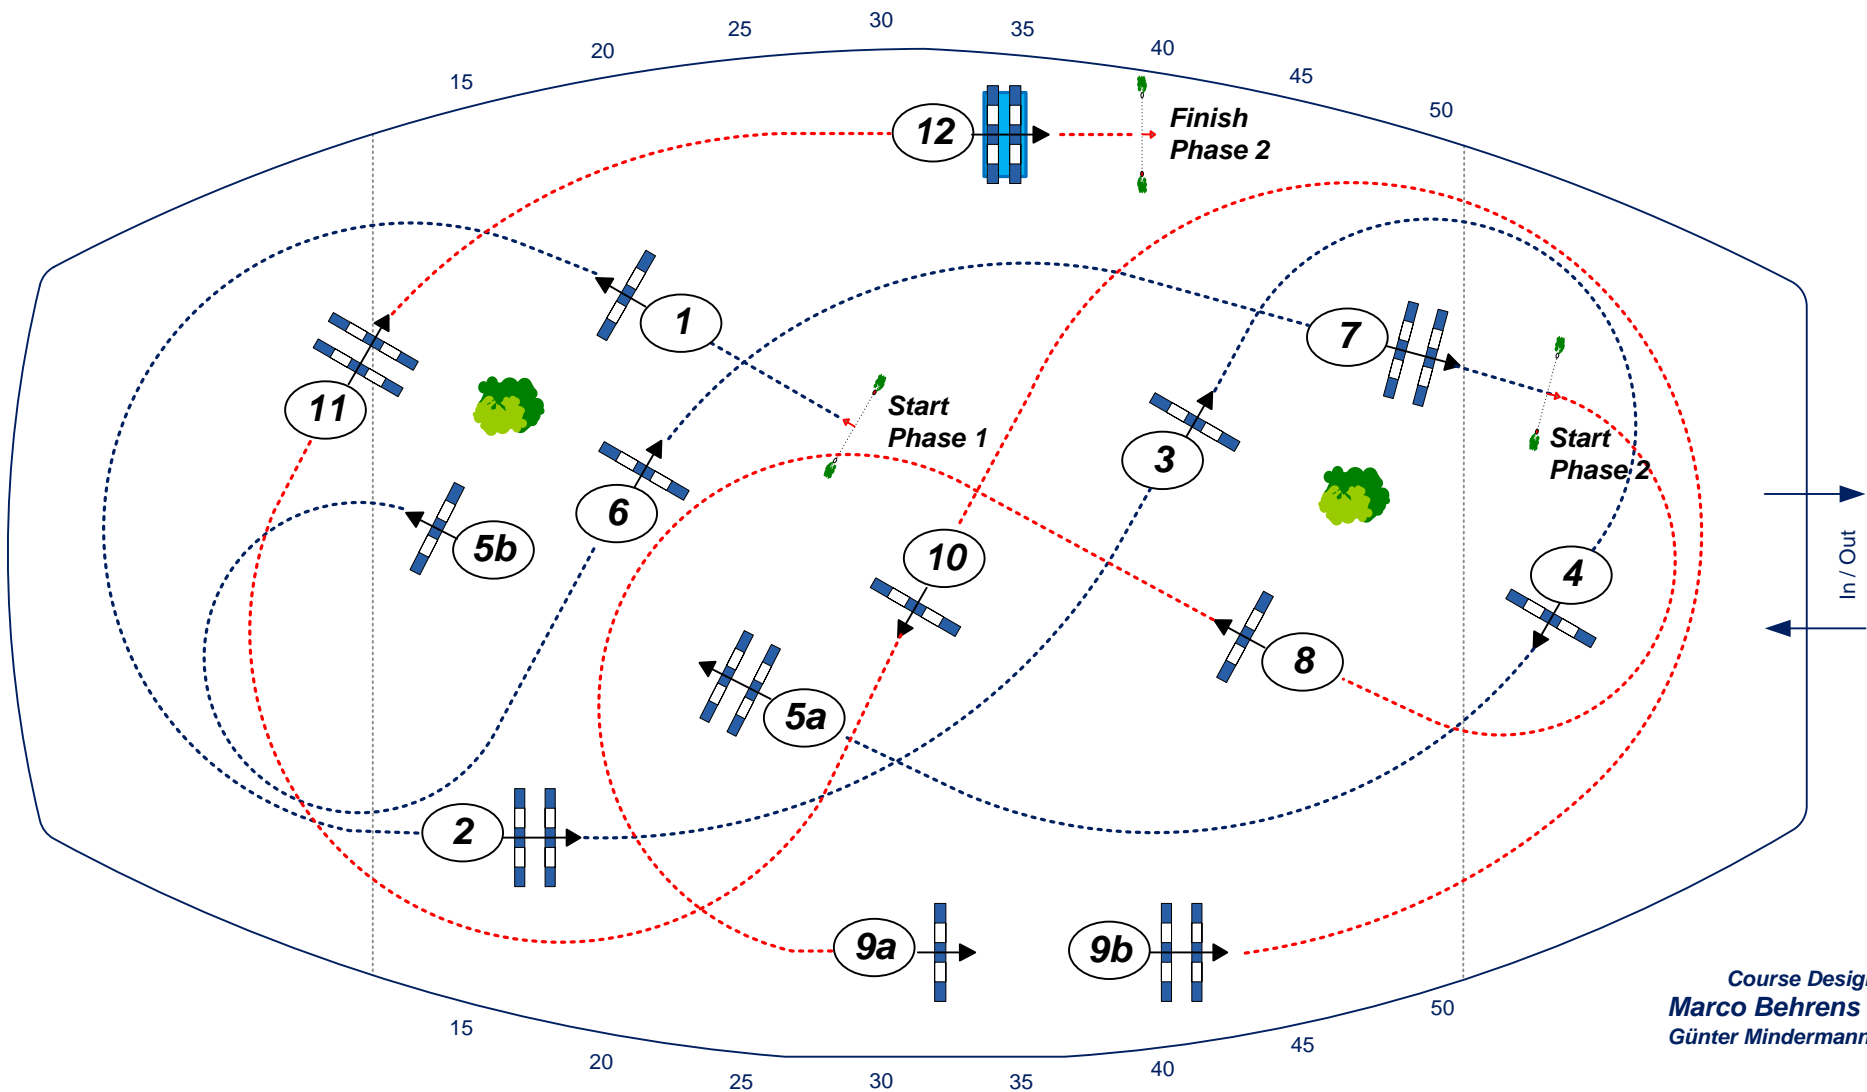

7

CSI3*/CSIYH1* Braunschweig – 16. Löwen-Classics 2017

Competition in two phases Youngster Tour

Table: A

FEI RG / Art. 274.5.6
Height: 1,40/1,45 m

Speed: 350 m/min
Length: 230 m
Time allowed: 40 sec
Time limit: 80 sec

Obstacles: 7
Efforts: 8

2nd Phase: 8 - 12
Length: 230 m
Time allowed: 40 sec
Time limit: 80 sec

Course Design
Marco Behrens (GER)
Günter Mindermann (GER)