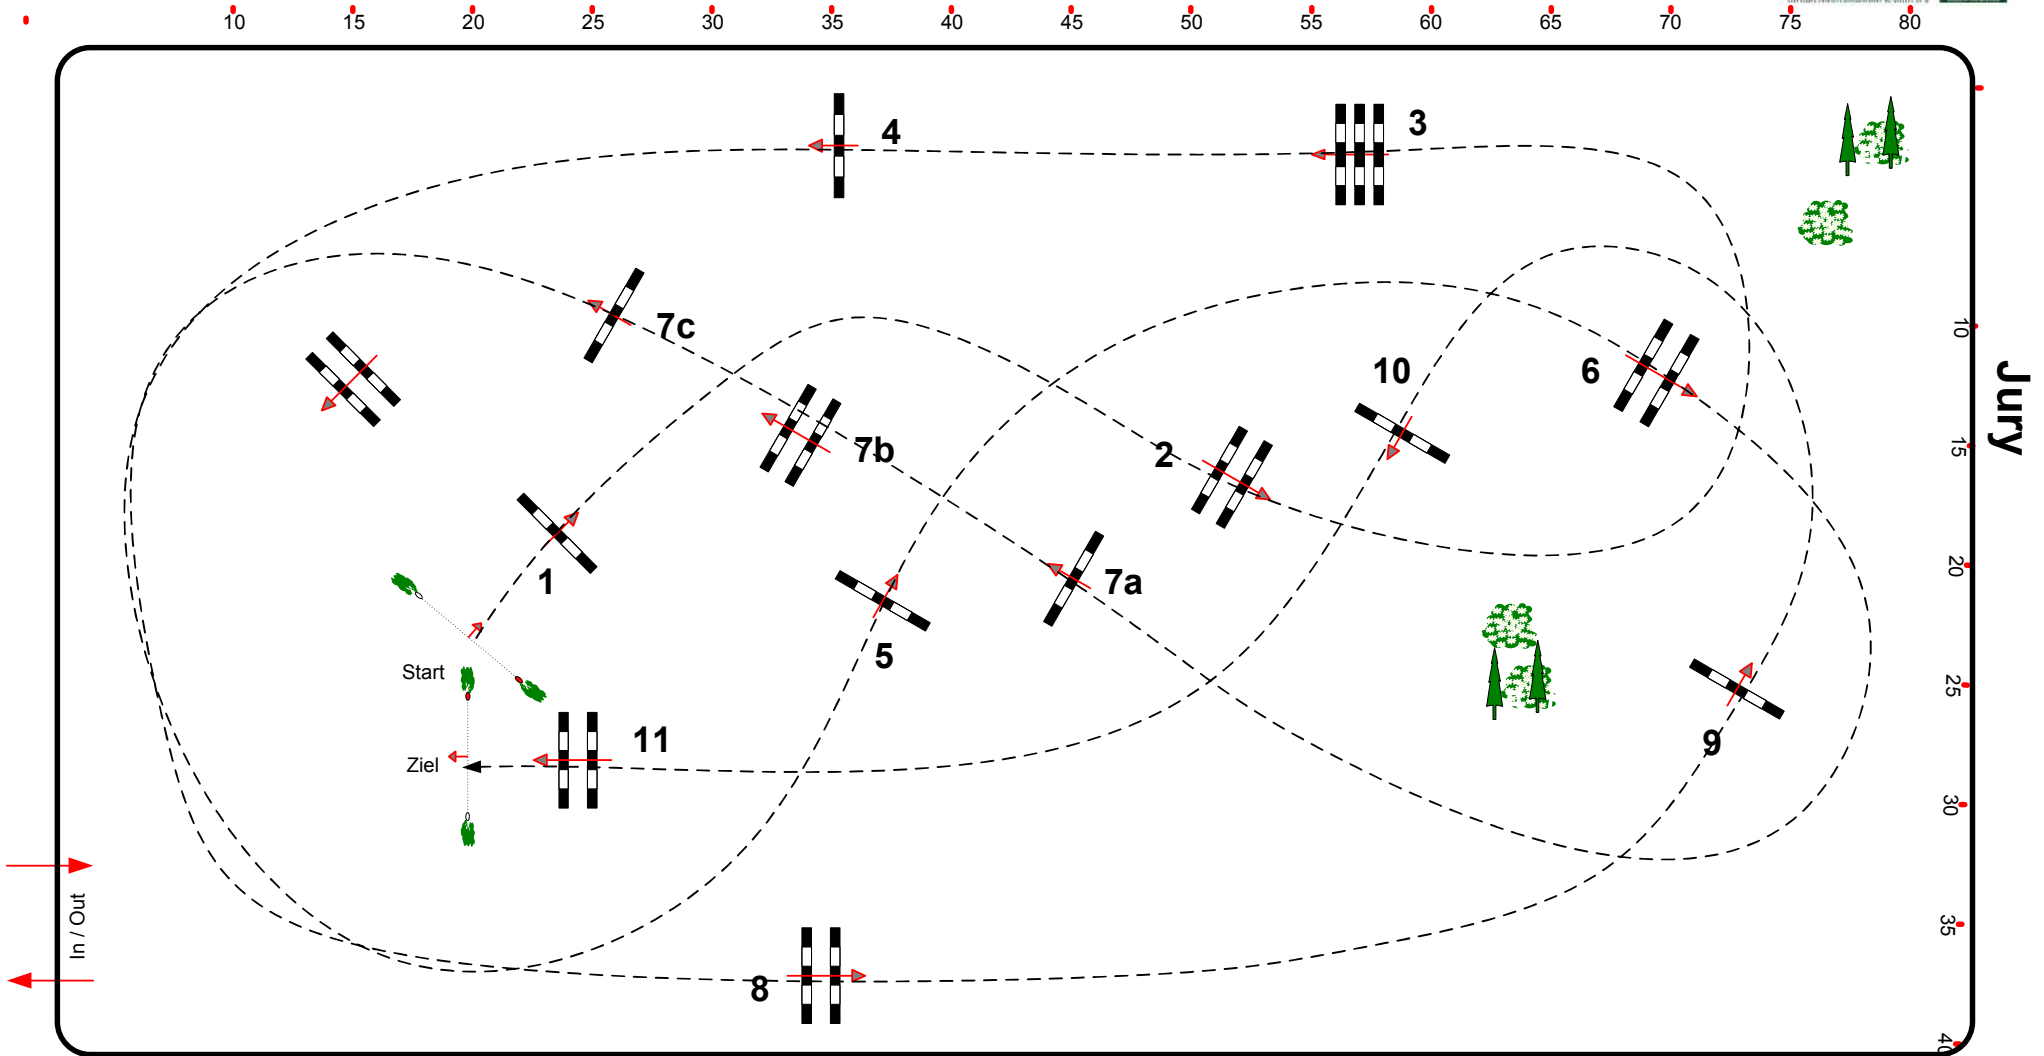

CSI 2*/1*/YH/Am Kreuth 29.11. - 02.12.2018

Class No.: 21

CSI Amateur - Kleine Freunde-

Competition against the clock

Sonntag, 2. Dezember 2018

Start: 13:15

Table: A
National RG:
FEI RG / Art. 238.2.1
Height: 1,15 m

Speed: 350 m/min
Length: 470 m
Time allowed: 81 sec
Time limit: 162 sec

Obstacles: 11
Efforts: 13
Penalty sec:
Closed combination:

Length: 0 m
Time allowed: 0 sec
Time limit: 0 sec

Course Designer
Johann Sailer
Steffen Bühling