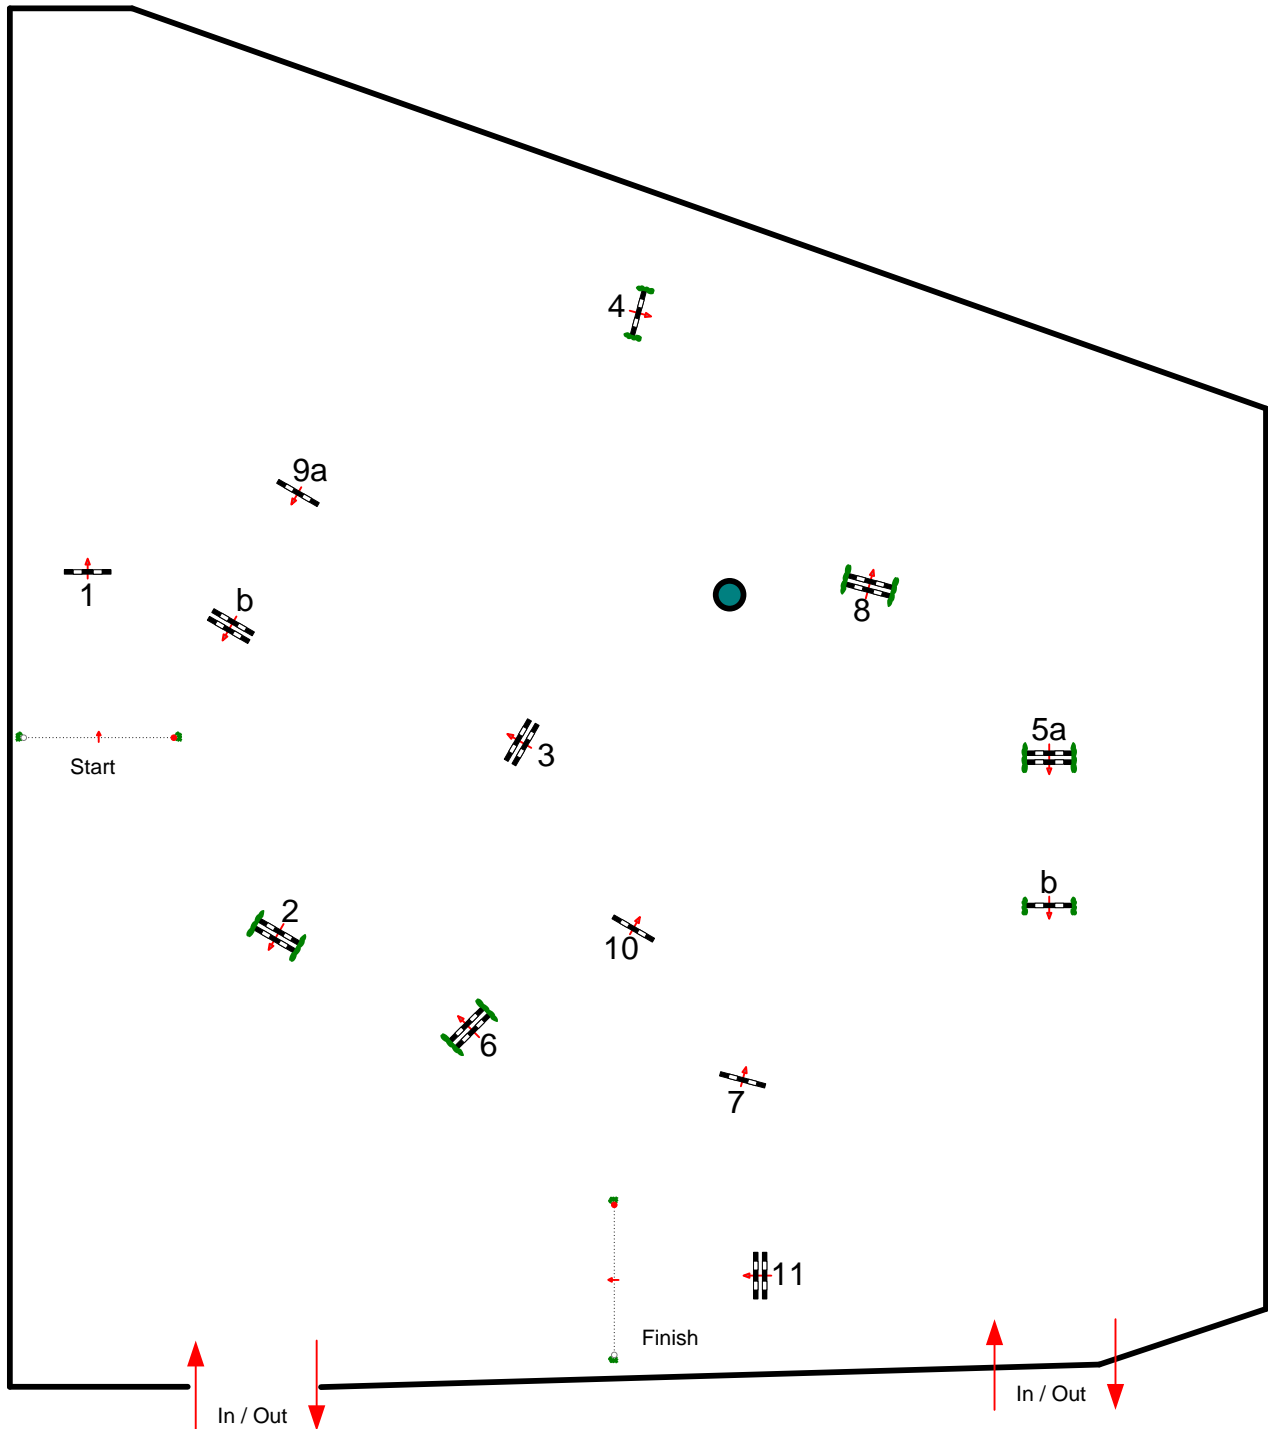

Class No.: 5

CSI Silver Tour
donderdag 29 september 2016

Against the Clock
Start: 9:00

Table: A
National RG:
FEI RG / Art. 238.2.1
Height: 1.15 m

Speed: 350 m/min
Length: 460 m
Time allowed: 79 sec
Time limit: 158 sec

Obstacles: 11
Efforts: 13
Penalty sec:
Closed combination:

1st Jump-off:
Length: 0 m
Time allowed: 0 sec
Time limit: 0 sec

Jury

Course Designer: Marinus Vos Nederland
Helmut Raatz Germany
Gernot Baumann Germany