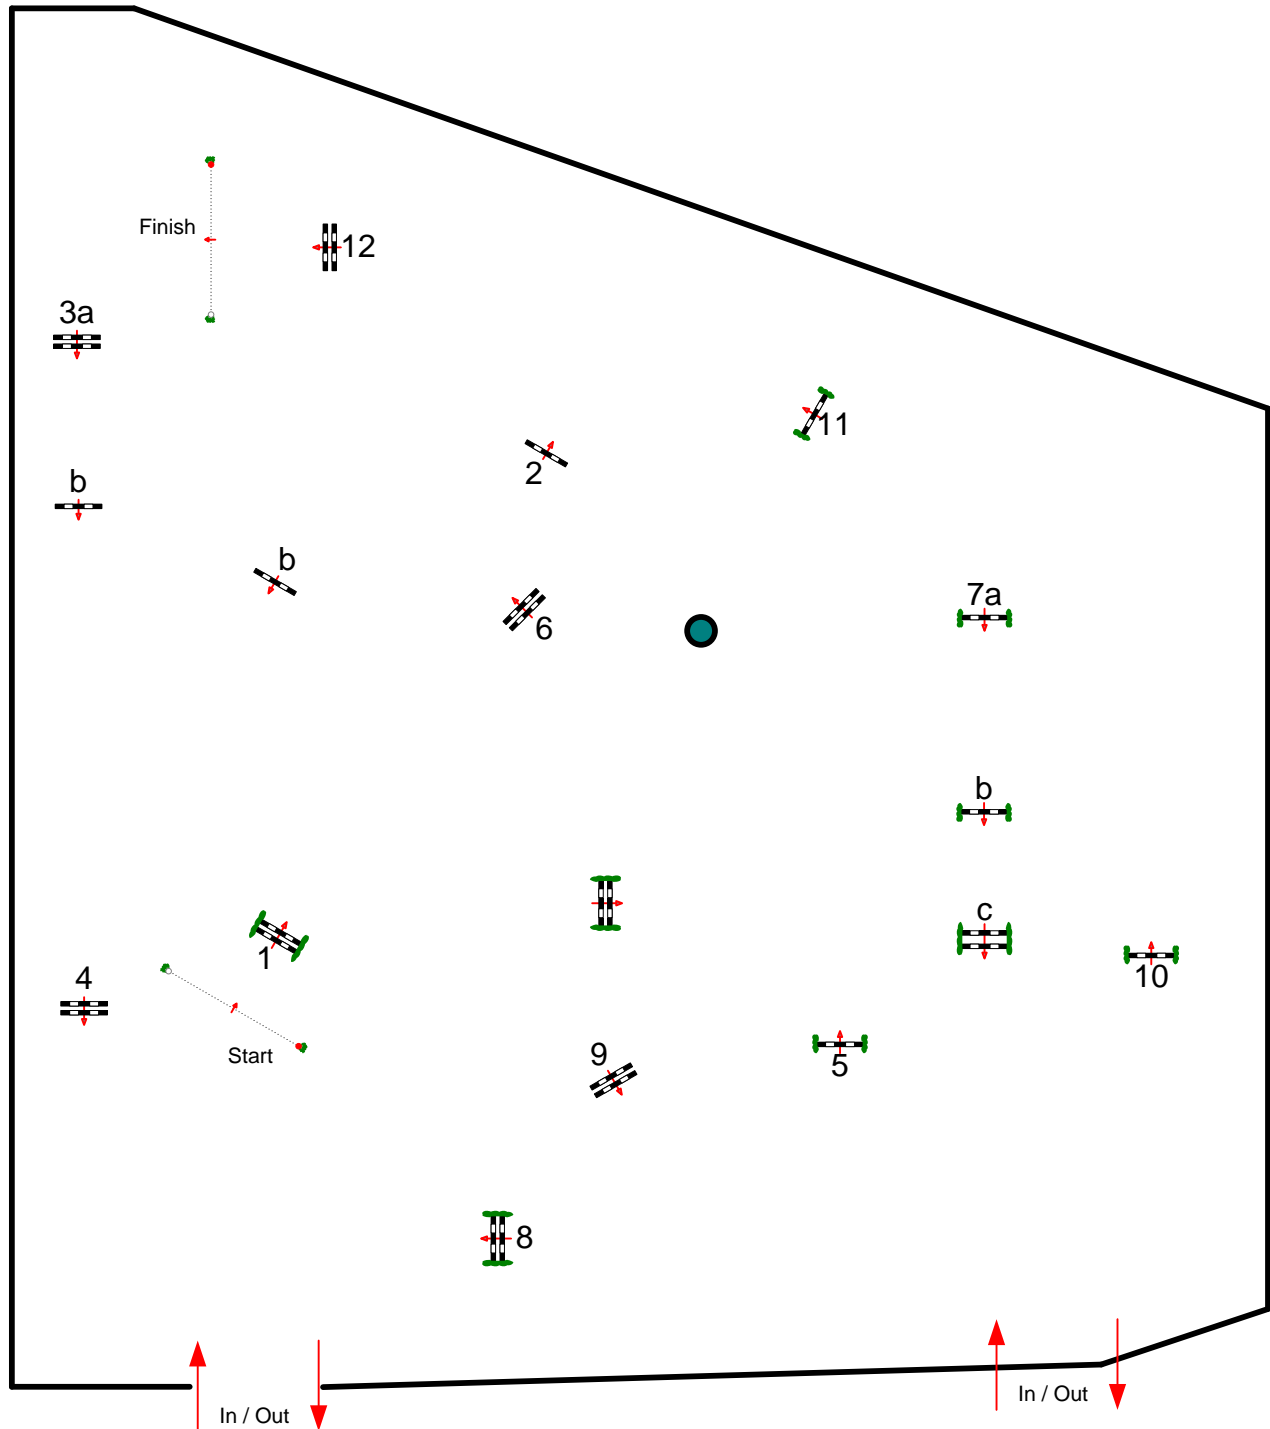

Class No.: 17

CSI 2 Gold Tour
donderdag 29 september 2016

Competition against the clock
Start: 16:30

Table: A
National RG:
FEI RG / Art. 238.2.1
Height: 1,40 m

Speed: 350 m/min
Length: 460 m
Time allowed: 79 sec
Time limit: 158 sec

Obstacles: 12
Efforts: 15
Penalty sec:
Closed combination:

1st Jump-off: 0
Length: 0 m
Time allowed: 0 sec
Time limit: 0 sec

Jury

Course Designer: Marinus Vos Nederland
Helmut Raatz Germany
Gernot Baumann Germany